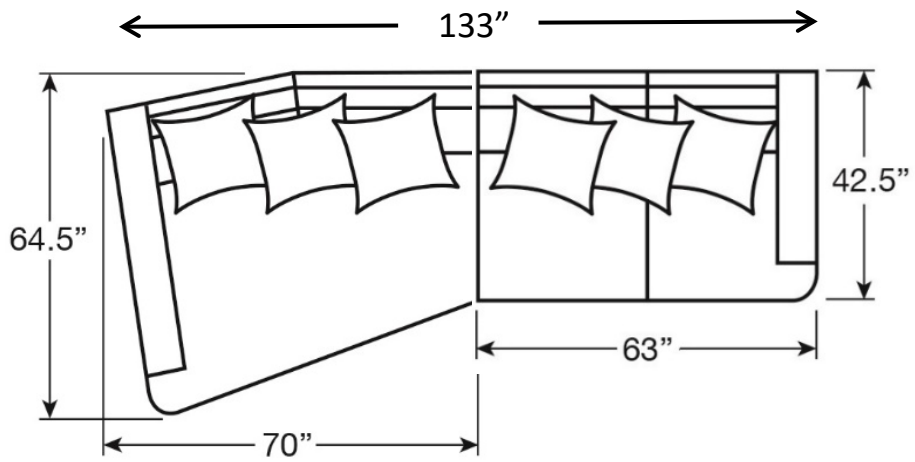

As Shown:

Also Available: